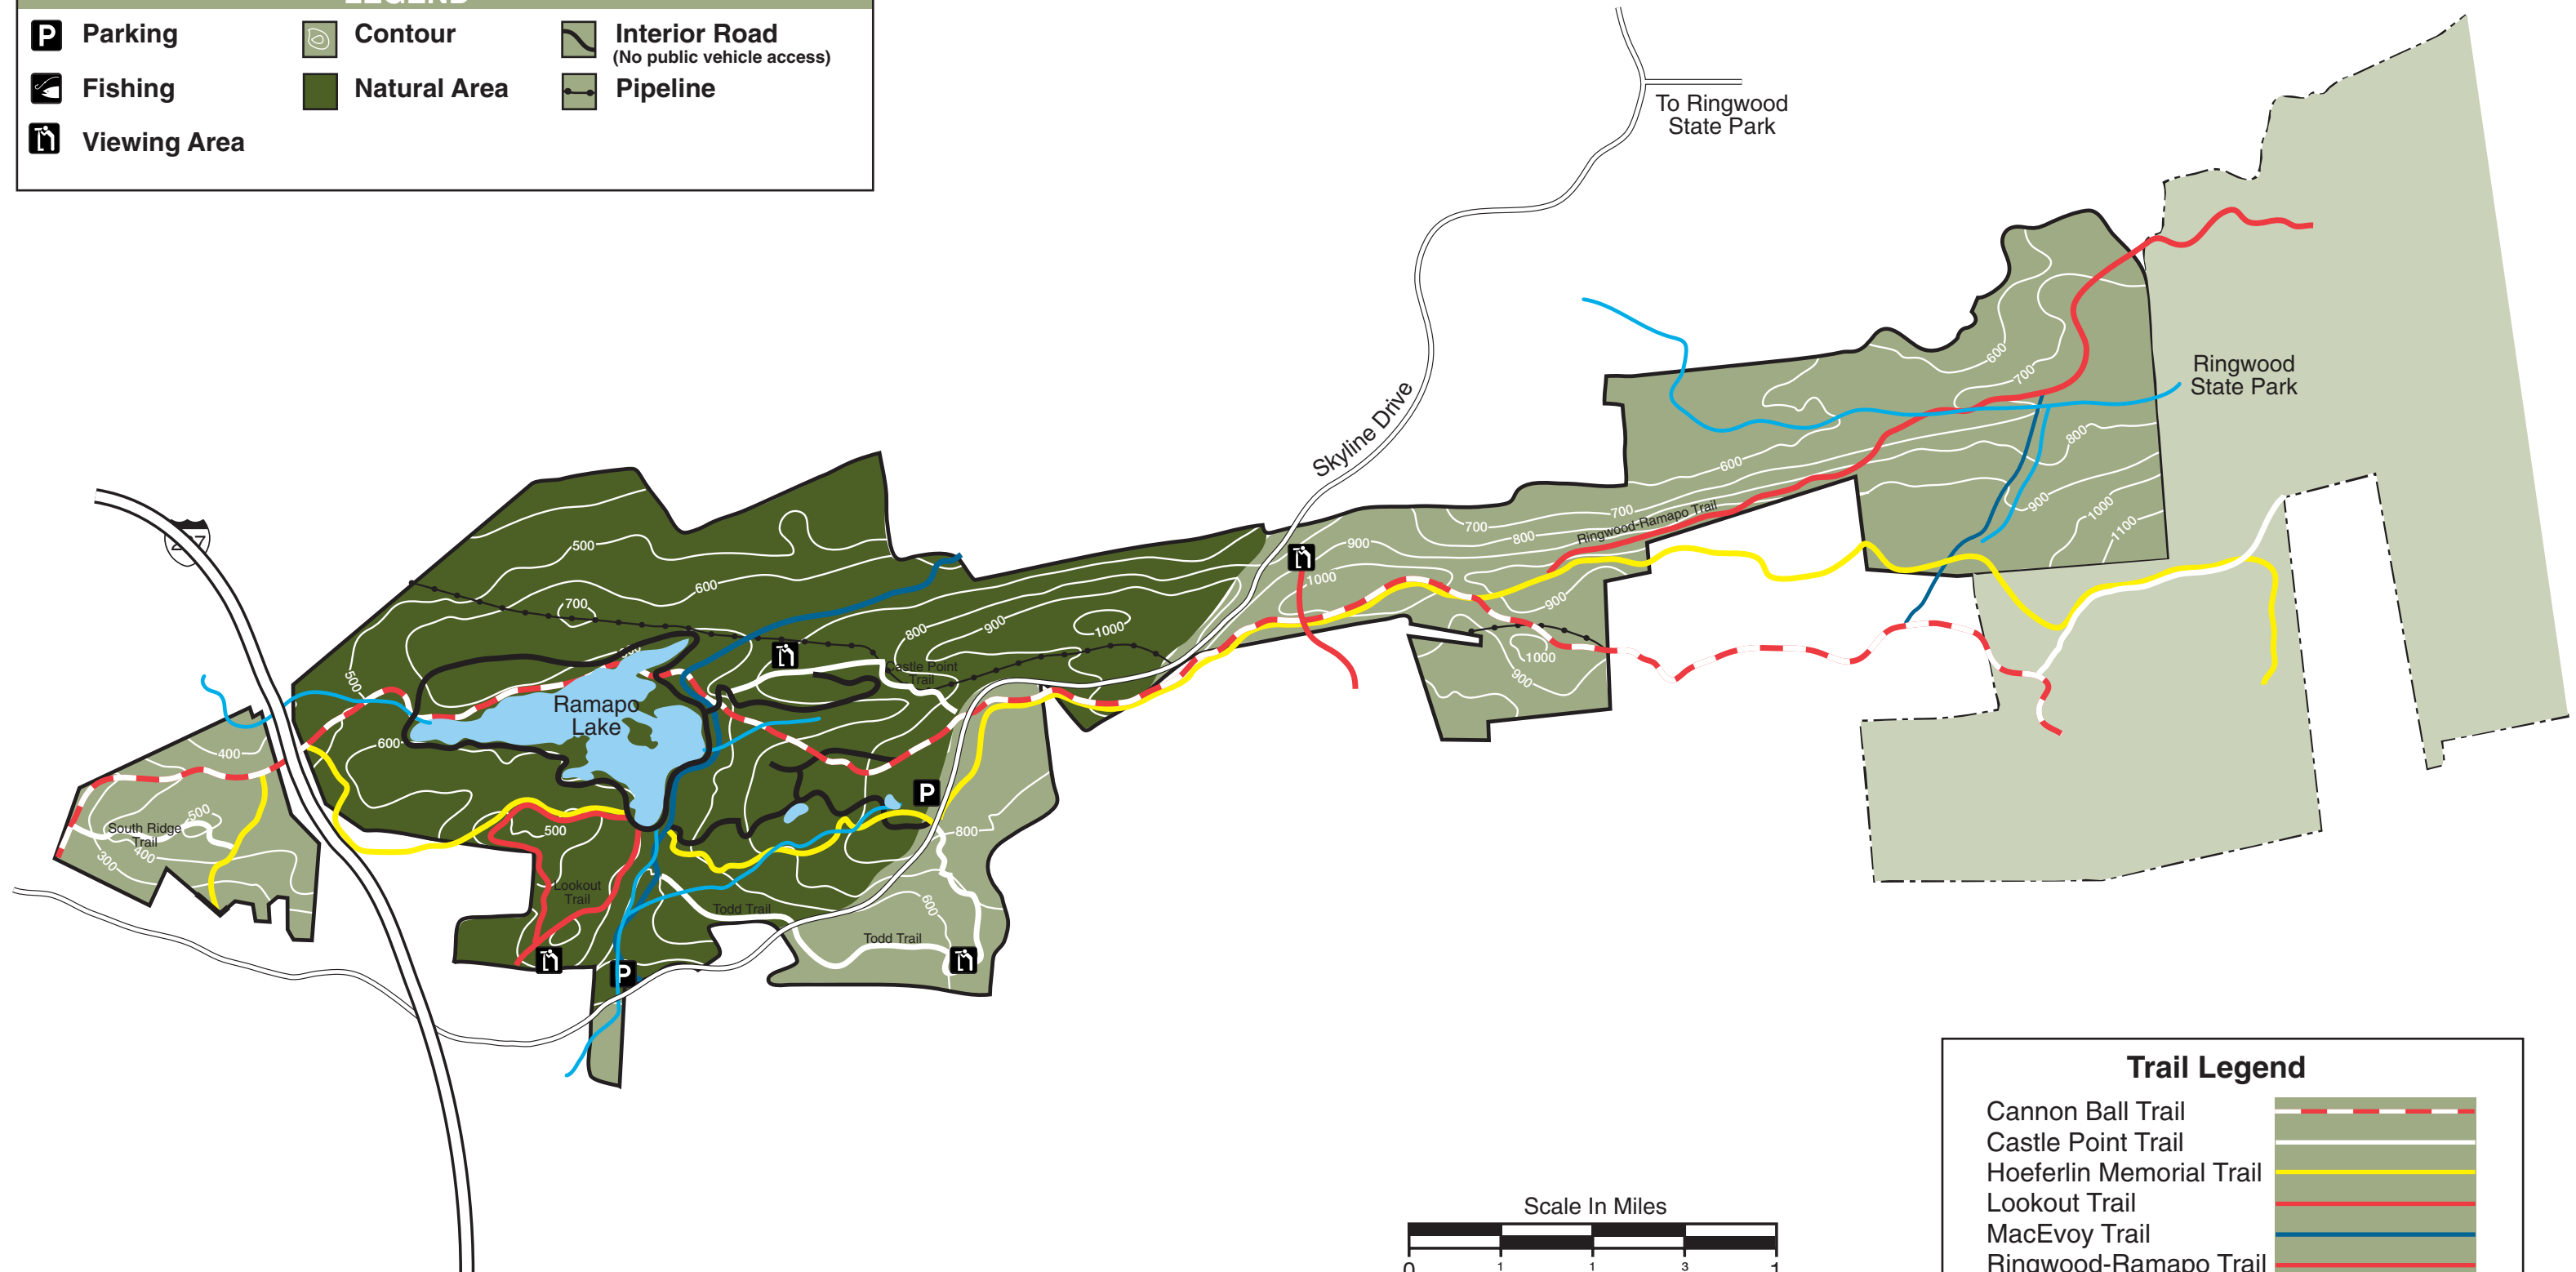

RAMAPO MOUNTAIN STATE FOREST

LEGEND

- Parking
- Contour
- Interior Road
(No public vehicle access)
- Fishing
- Natural Area
- Pipeline
- Viewing Area

Trail Legend

- Cannon Ball Trail
- Castle Point Trail
- Hoeflerin Memorial Trail
- Lookout Trail
- MacEvoy Trail
- Ringwood-Ramapo Trail
- South Ridge Trail
- Todd Trail